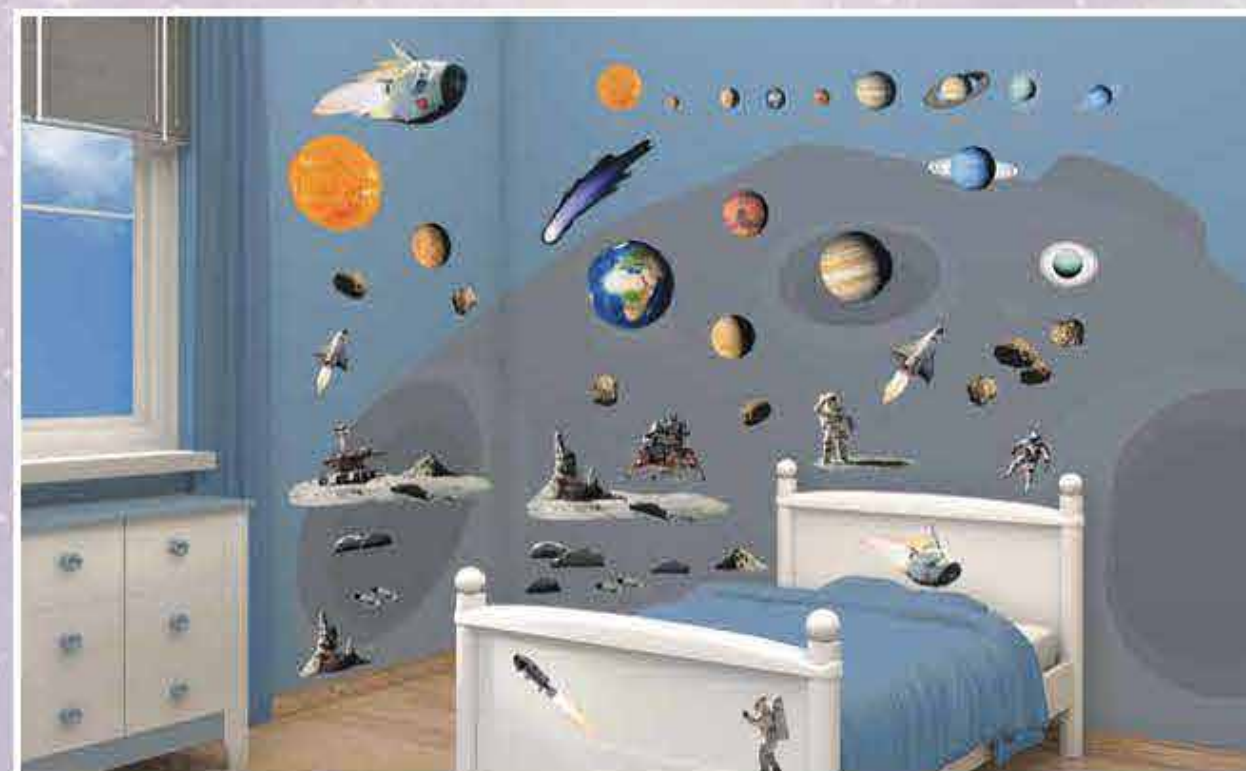

Space Adventure Wall Mural

Product Code: 41837
Overall Size of Mural:
8ft x 10ft , 96" x 120"
2.43.84cm x 304.80cm
2.438m x 3.048m

Number of Panels: 12

Space Adventure Décor Kit

Product Code: 41127
Overall Size of each Sticker Sheet:
1.51ft x 1.12ft , 18.11" x 13.39"
46cm x 34cm
0.46m x 0.34m

Each Kit contains 6 Sticker Sheets