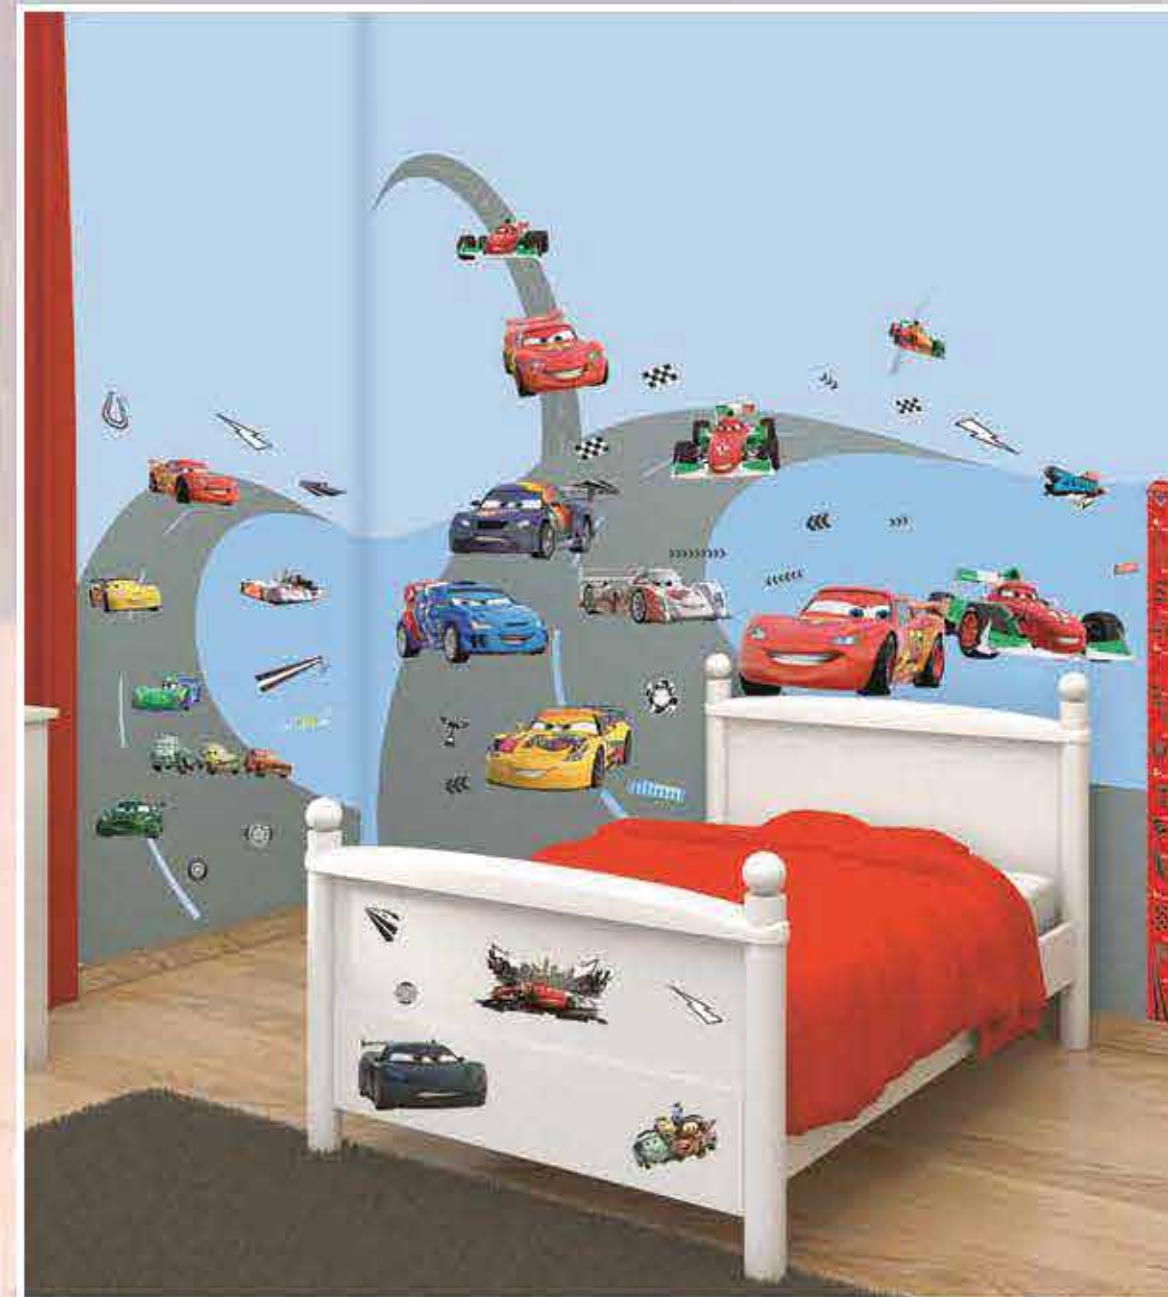

Number of Panels: 12

© Disney/Pixar
Visit Disney.com/Cars

Walltastic