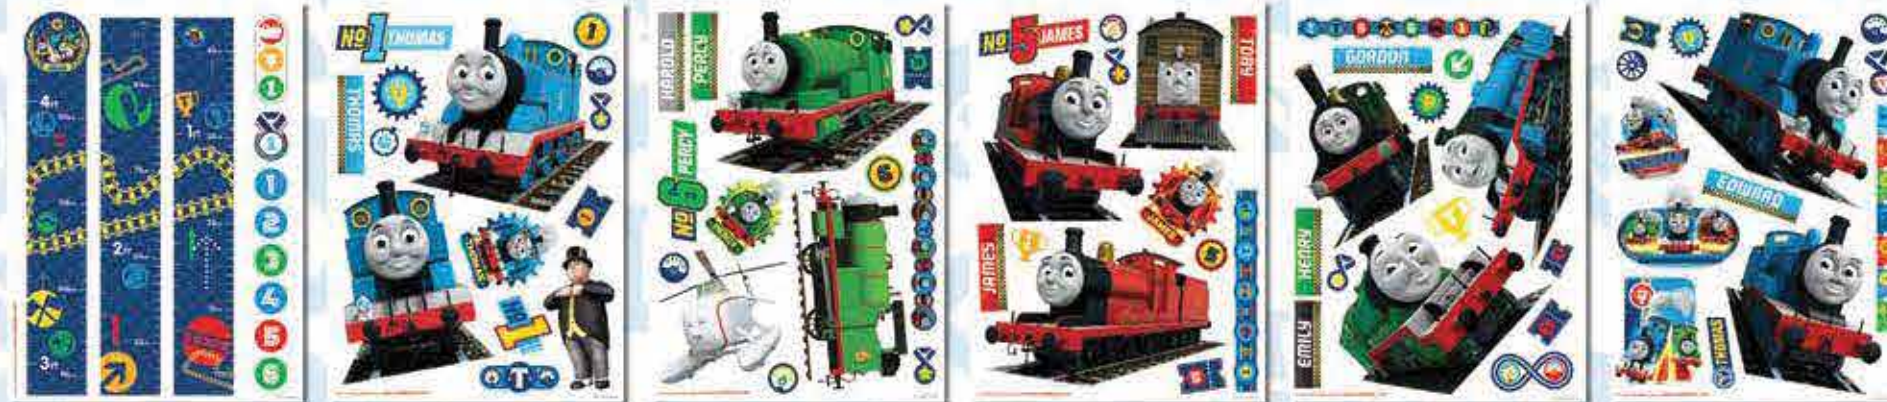

**Thomas & Friends
Décor Kit**
Product Code: 44180
Overall Size of each Sticker Sheet:
1.51ft x 1.12ft , 18.11" x 13.39"
46cm x 34cm
0.46m x 0.34m
Each kit contains 6 Sticker Sheets