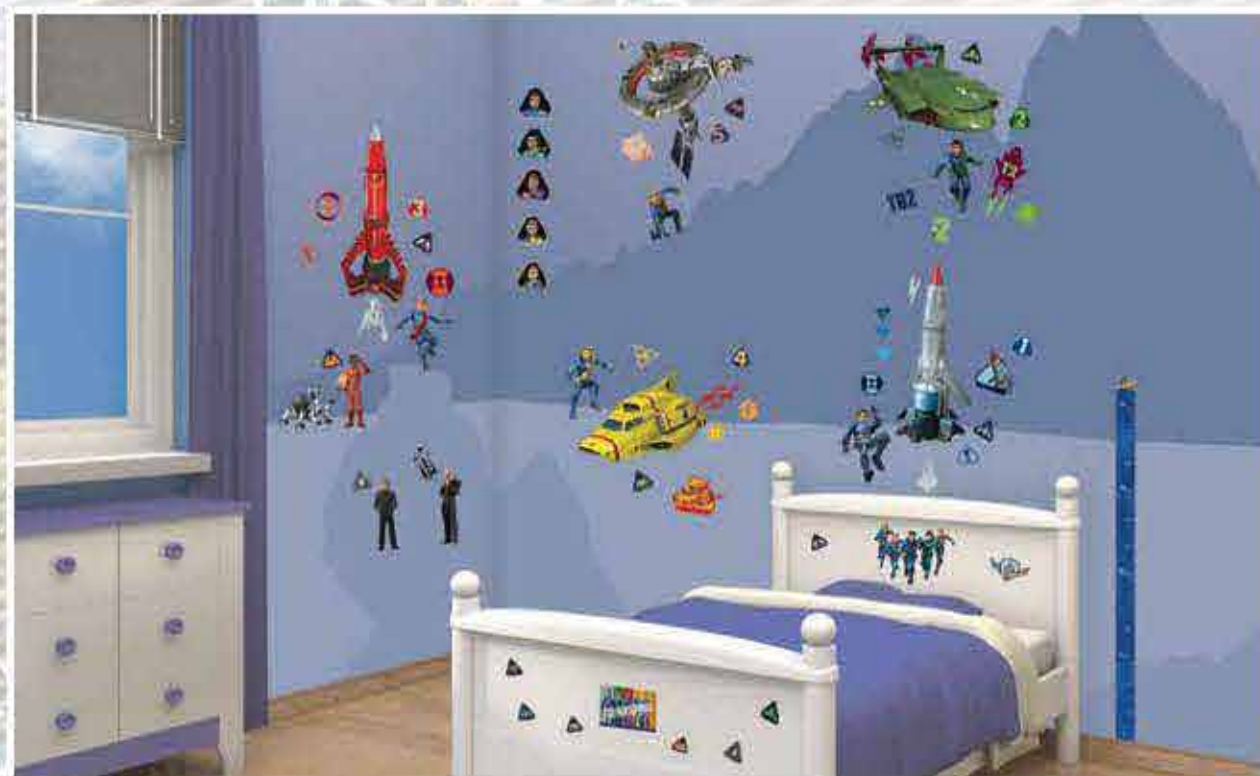

THUNDERBIRDS

Thunderbirds Wall Mural

Product Code: 43732

Overall Size of Mural:

8ft x 10ft, 96" x 120"

243.84cm x 304.80cm

2.438m x 3.048m

Number of Panels: 12