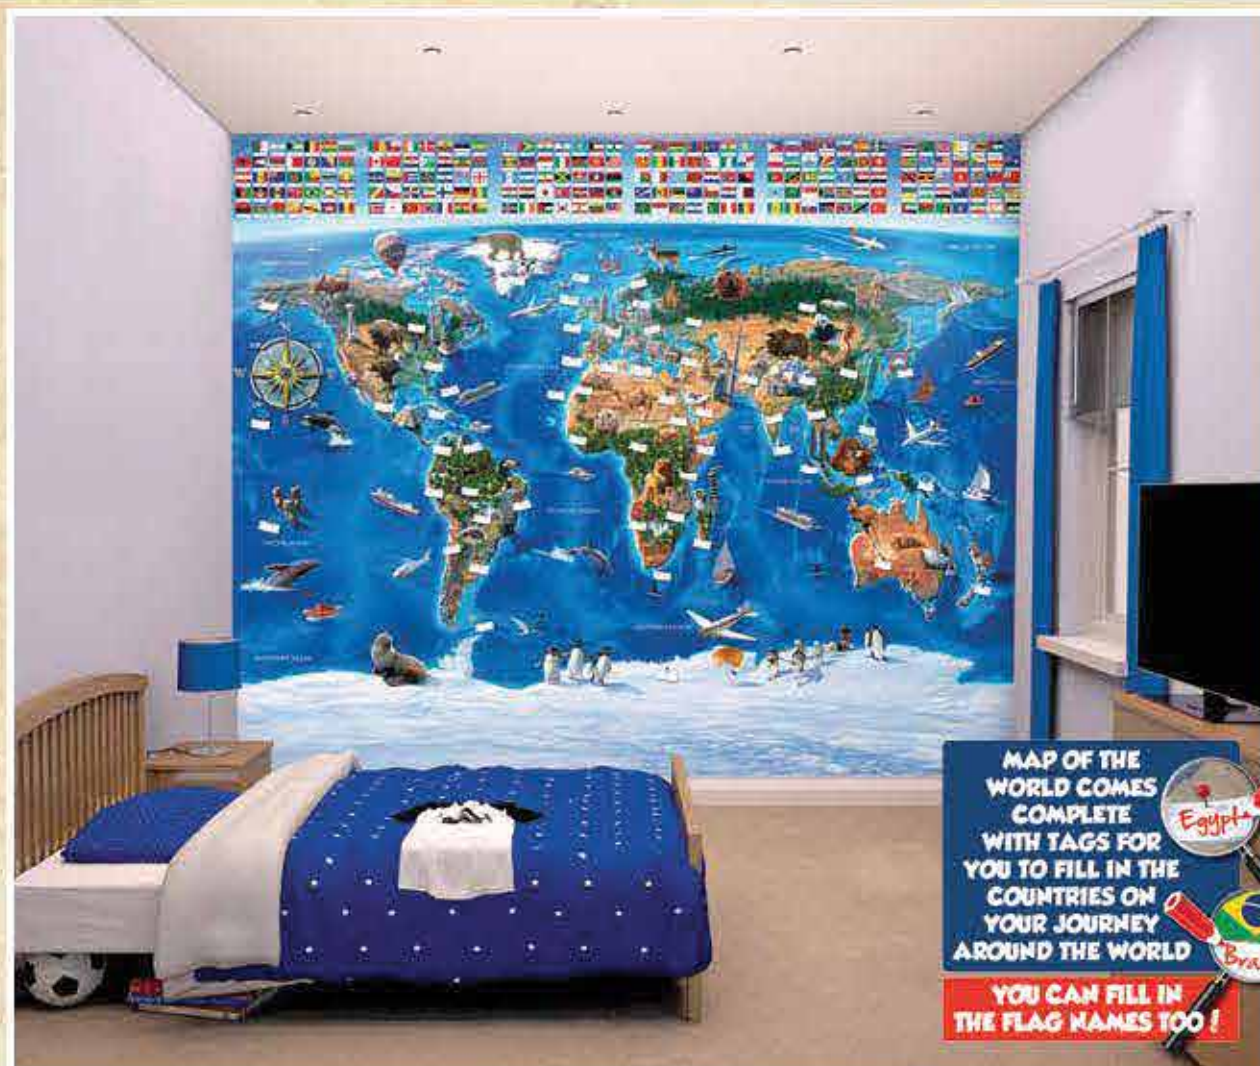

Product Code: 43060

Overall Size of Mural:

8ft x 10ft , 96" x 120"

243.84cm x 304.80cm

2.438m x 3.048m

Number of Panels: 12

MAP OF THE WORLD

Map of the World Wall Mural